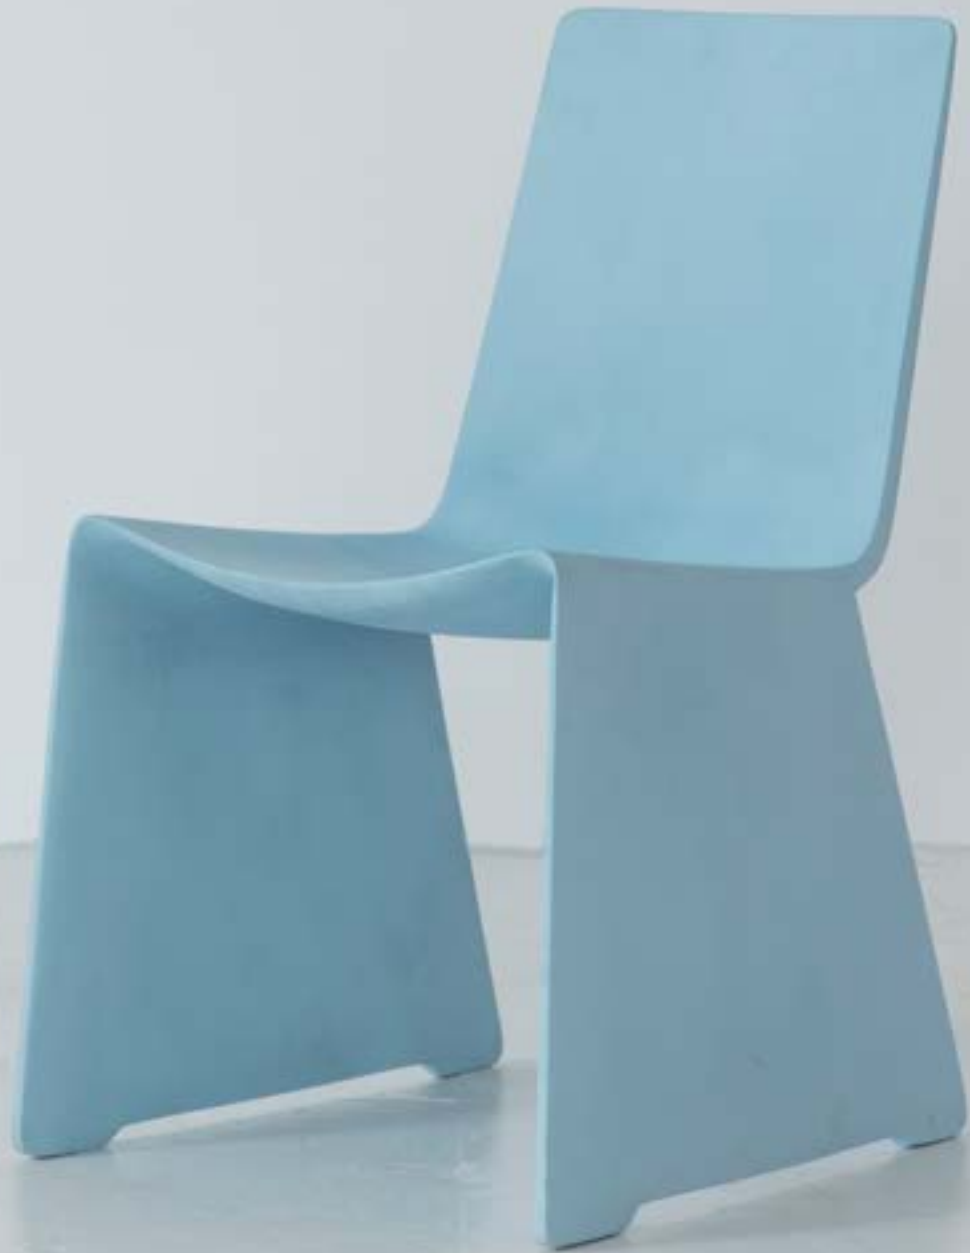

RALPH PUCCI

(OUTDOOR)

PATRICK
NAGGAR

OUTDOOR

POSITANO CHAIR
TERRA COTTA, GREY, BLUE, BONE, BLACK FOUNDRY

POSITANO CHAIR BLUE FOUNDRY
17.5" x 21" x 32.5"H
SEAT: 17.5"H

POSITANO CHAIR
BLACK FOUNDRY

POSITANO CHAIR
GREY FOUNDRY

POSITANO CHAIR TERRA
COTTA FOUNDRY

POSITANO CHAIR
BONE FOUNDRY

POSITANO CHAIR
BONE, BLUE, BLACK FOUNDRY
17.5" x 21" x 32.5"H
SEAT: 17.5"H

AMALFI OUTDOOR COLLECTION
AVAILABLE IN TERRA COTTA, GREY,
BLUE, BONE, BLACK FOUNDRY

AMALFI OUTDOOR CHAIR

BONE FOUNDRY

35" x 20" x 28" H

SEAT: 14.5" H

AMALFI OUTDOOR CHAIR
WITH TABLE GREY FOUNDRY

AMALFI OUTDOOR CHAIR WITH CUSHION
TERRA COTTA FOUNDRY

AMALFI OUTDOOR CHAIR WITH CUSHION BLUE
FOUNDRY BLUE CUSHION