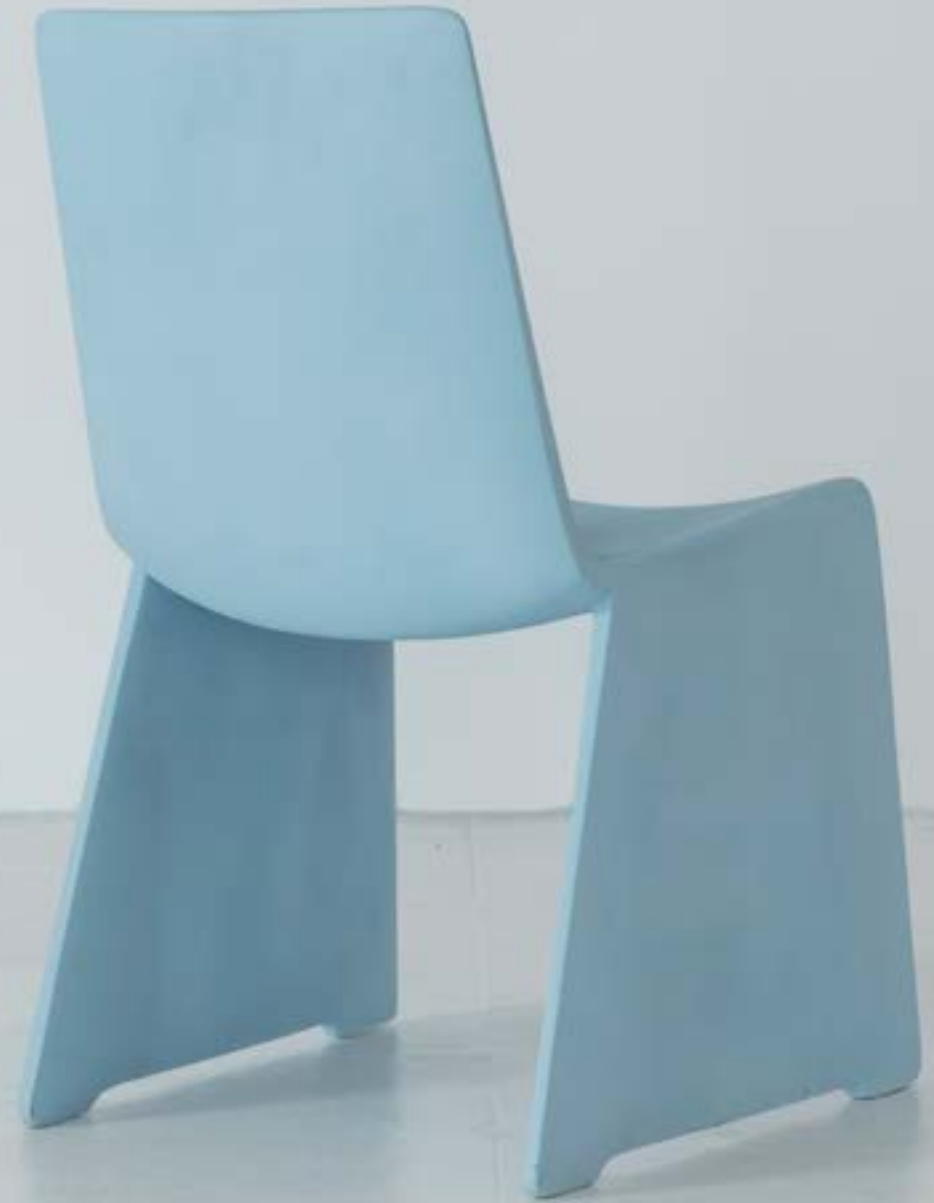

RALPH PUCCI

(OUTDOOR)

PATRICK
NAGGAR

OUTDOOR

POSITANO CHAIR
TERRA COTTA, GREY, BLUE, BONE, BLACK FOUNDRY

POSITANO CHAIR BLUE FOUNDRY
17.5" x 21" x 32.5"H
SEAT: 17.5"H

POSITANO CHAIR
BLACK FOUNDRY

POSITANO CHAIR
GREY FOUNDRY

POSITANO CHAIR TERRA
COTTA FOUNDRY

POSITANO CHAIR
BONE FOUNDRY

POSITANO CHAIR
BONE, BLUE, BLACK FOUNDRY
17.5" x 21" x 32.5"H
SEAT: 17.5"H

AMALFI OUTDOOR COLLECTION
AVAILABLE IN TERRA COTTA, GREY,
BLUE, BONE, BLACK FOUNDRY

AMALFI OUTDOOR CHAIR

BONE FOUNDRY

35" x 20" x 28" H

SEAT: 14.5" H

AMALFI OUTDOOR CHAIR
WITH TABLE GREY FOUNDRY

AMALFI OUTDOOR CHAIR WITH CUSHION
TERRA COTTA FOUNDRY

AMALFI OUTDOOR CHAIR WITH CUSHION BLUE
FOUNDRY BLUE CUSHION