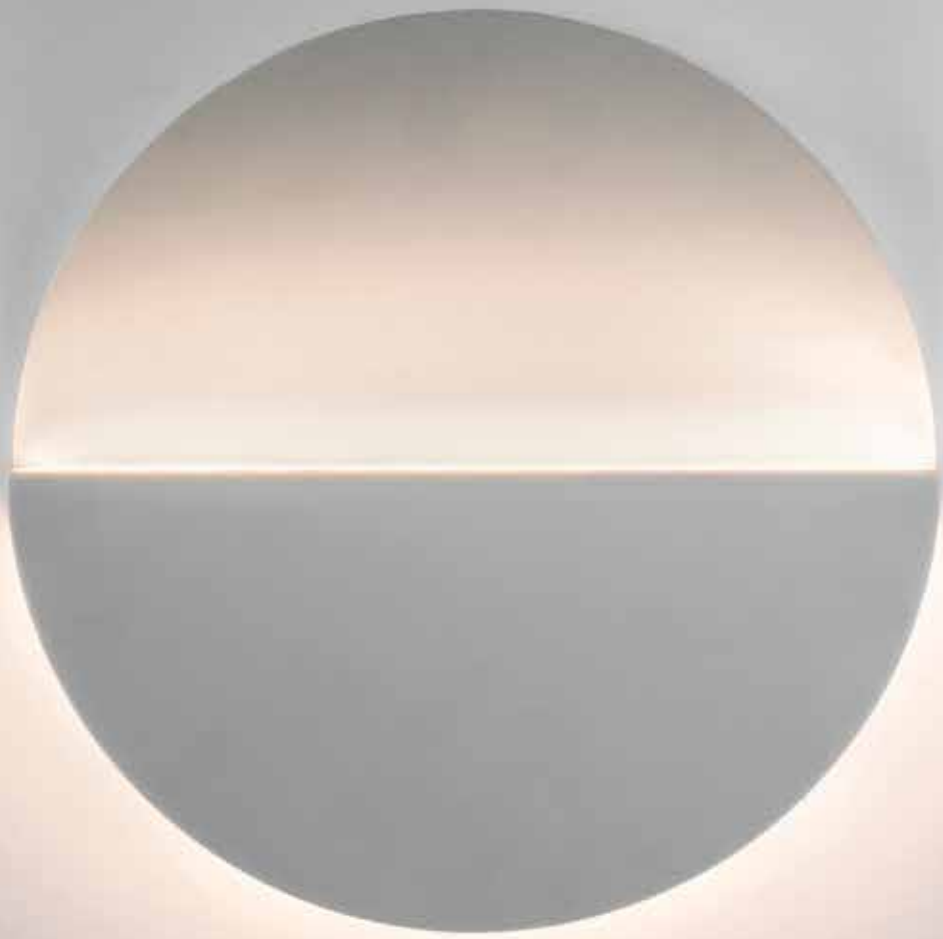

RALPHPUCCI

CYCLADIC CIRCLE SCONCE

RICHARD
MEIER

LIGHT

CYCLADIC CIRCLE SCONCE

LARGE: 24" x 24" x 2½"

BARCELONA II GLASS SCONCE

SMALL: 4" x 4" x 6 3/8"

LARGE: 18" x 11 3/4" x 11 3/4"

CYCLADIC SQUARE SCONCE

14" x 14" x 3"

BARCELONA I SCONCE

36" x 28" x 4"

FIRE ISLAND FLOOR LAMP I

13" x 13" x 22 ½"

FIRE ISLAND FLOOR LAMP I

FIRE ISLAND FLOOR LAMP II

FIRE ISLAND FLOOR LAMP III

13" x 13" x 22 ½"

CYCLADIC GLOBE

LARGE: 28" DIAMETER

CYCLADIC GLOBE
SMALL 24" DIAMETER

RICHARD MEIER

LIGHT COLLECTION AVAILABLE EXCLUSIVELY THROUGH RALPH PUCCI INTERNATIONAL