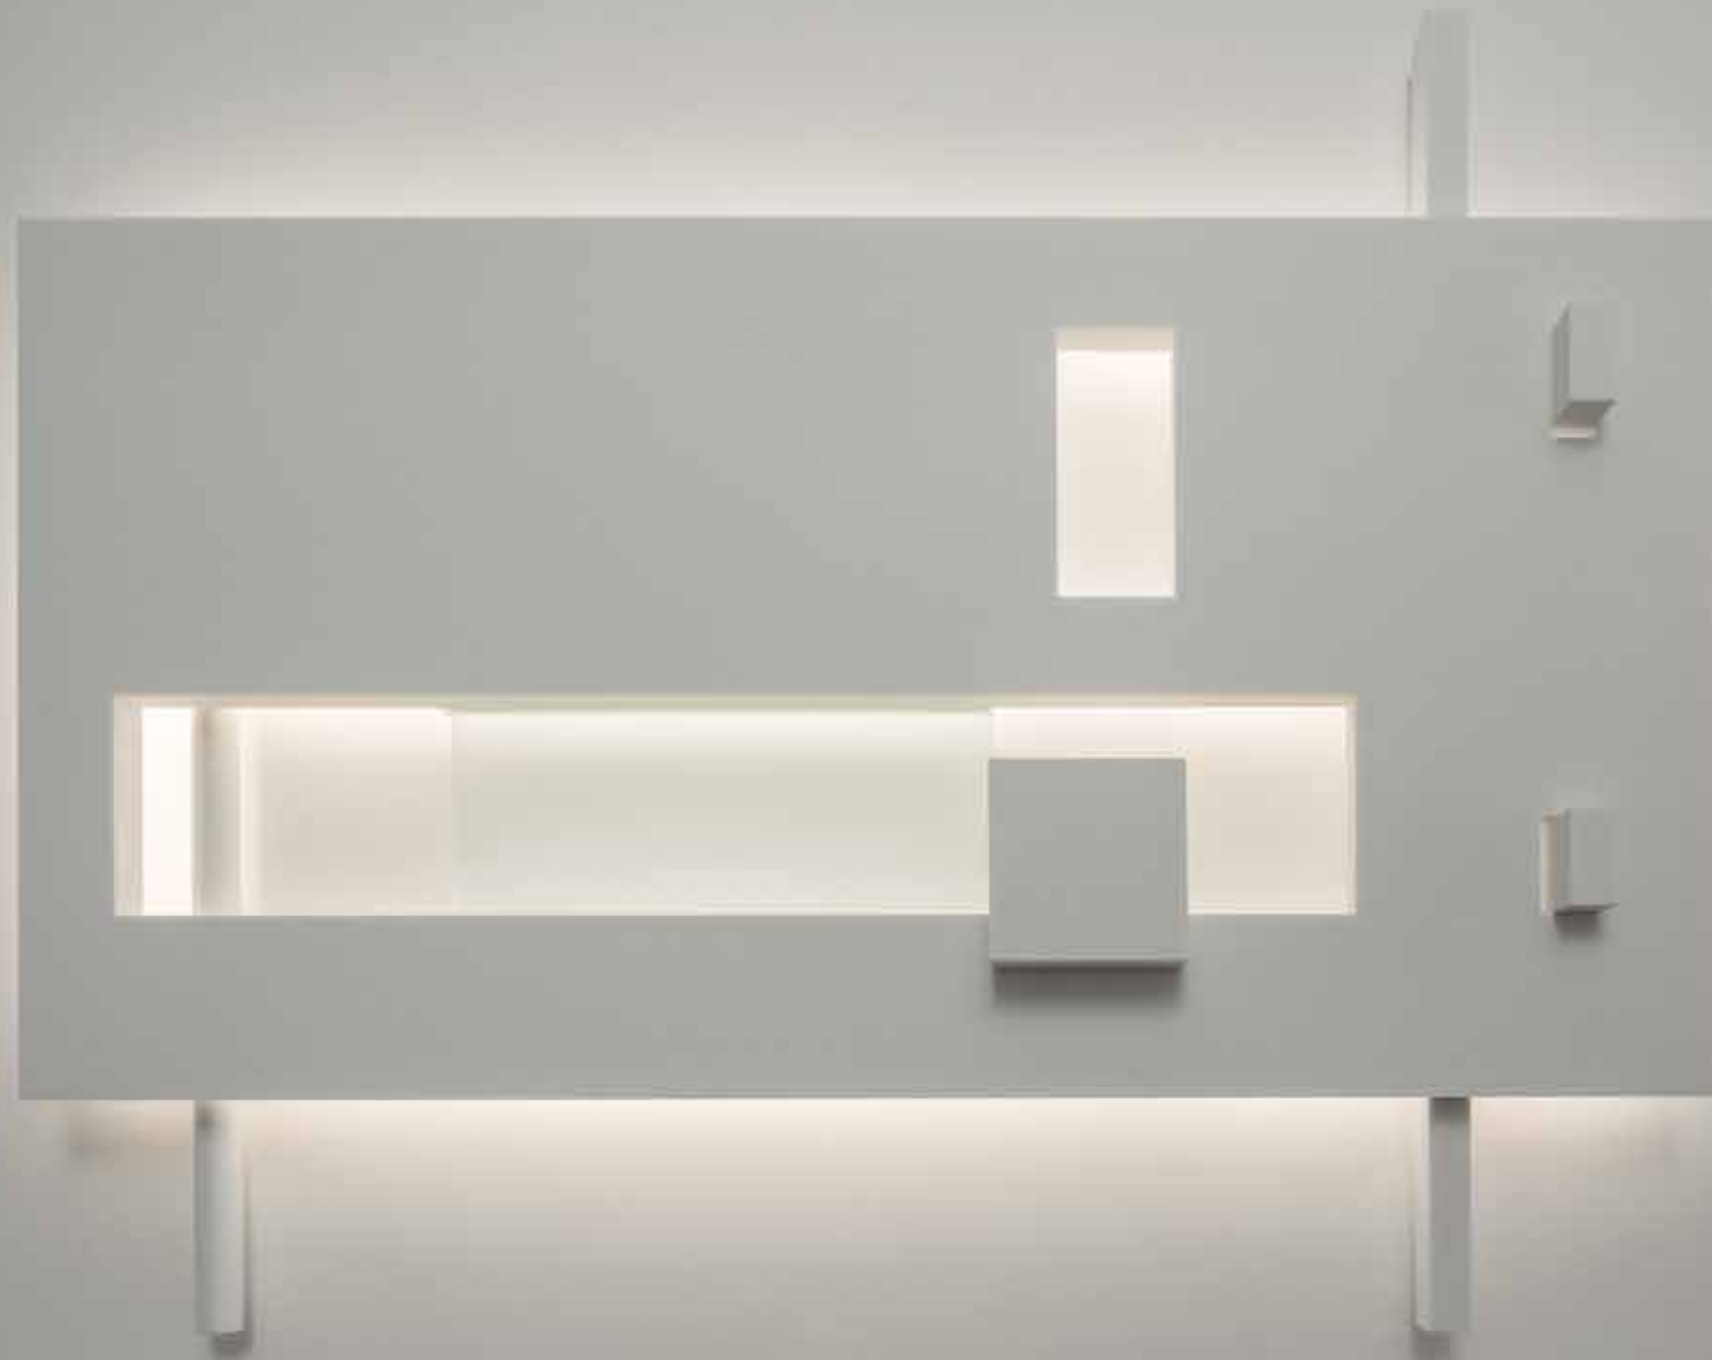

RALPHPUCCI

CYCLADIC CIRCLE SCONCE

RICHARD
MEIER

LIGHT

CYCLADIC CIRCLE SCONCE

LARGE: 24" x 24" x 2½"

BARCELONA II GLASS SCONCE

SMALL: 4" x 4" x 6 3/8"

LARGE: 18" x 11 3/4" x 11 3/4"

CYCLADIC SQUARE SCONCE

14" x 14" x 3"

BARCELONA I SCONCE

36" x 28" x 4"

FIRE ISLAND FLOOR LAMP I

13" x 13" x 22 ½"

FIRE ISLAND FLOOR LAMP I

FIRE ISLAND FLOOR LAMP II

FIRE ISLAND FLOOR LAMP III

13" x 13" x 22 ½"

CYCLADIC GLOBE

LARGE: 28" DIAMETER

CYCLADIC GLOBE
SMALL 24" DIAMETER

RICHARD MEIER

LIGHT COLLECTION AVAILABLE EXCLUSIVELY THROUGH RALPH PUCCI INTERNATIONAL