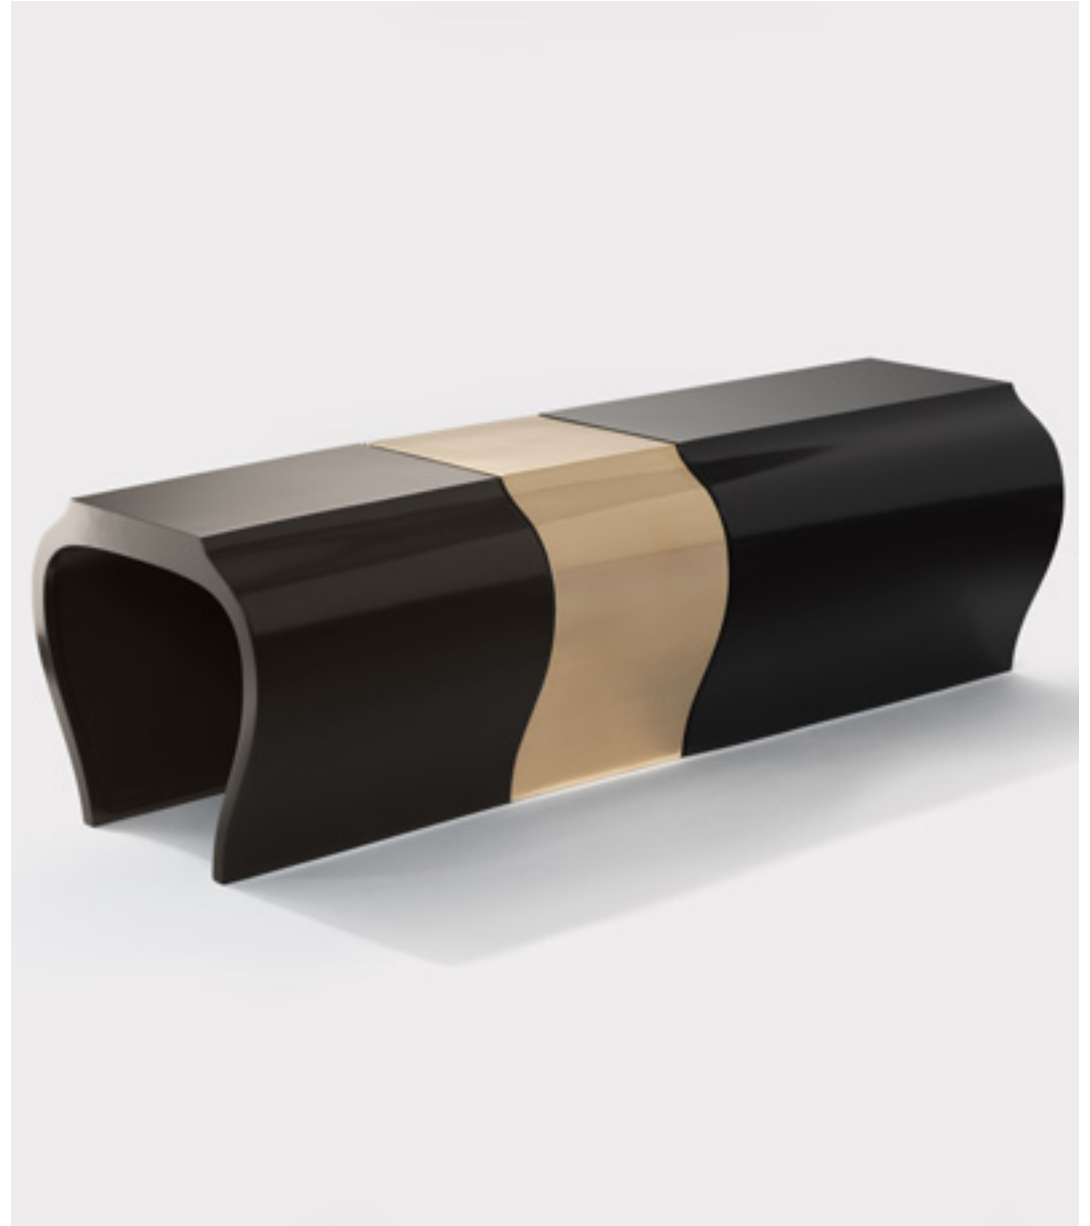

Side and Coffee Tables

Eric Schmitt

Slice Table

PART 1: Lacquered Aluminium

PART 2 : Polished Bronze

PART 3: Laquered Aluminium

0.6" x L x 17"H of piece

132.25 lbs

Unlimited Edition

(Dimensions are approximate)

RALPHUCCI

RALPH PUCCI INTERNATIONAL

44 WEST 18TH STREET, NEW YORK CITY 10011

T: 212-633-0452 F: 212-633-1058

RALPH PUCCI MIAMI

WYNWOOD ART DISTRICT, 343 NW 25TH MIAMI FLA 33127

T: 305-438-3771 F: 305-438-3791

RALPH PUCCI LOS ANGELES

1025 N. MCCADDEN PLACE, LOS ANGELES, CA 90038

T: 310-360-9707 F: 310-360-9780