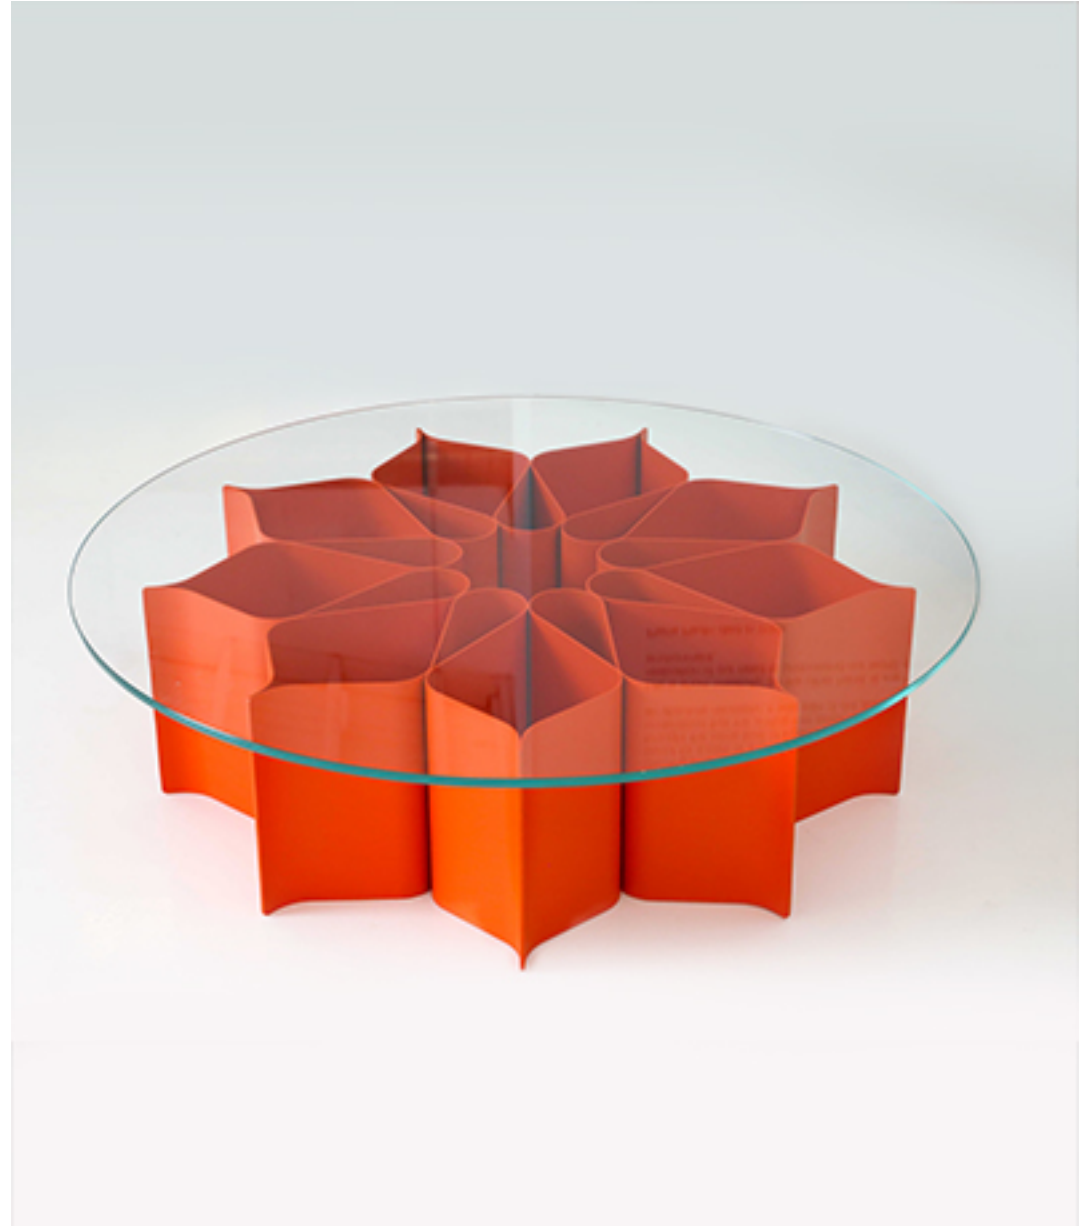

Side and Coffee Tables

Pierre Paulin

Rosace Coffee Table
Small Coffee Table Rosace
Lacquered Aluminum
Dimensions:
D43.5" x 11.4"
[Click to Preview or PDF](#)
[Download a 'Pierre Paulin' Catalog.](#)

(Dimensions are approximate)